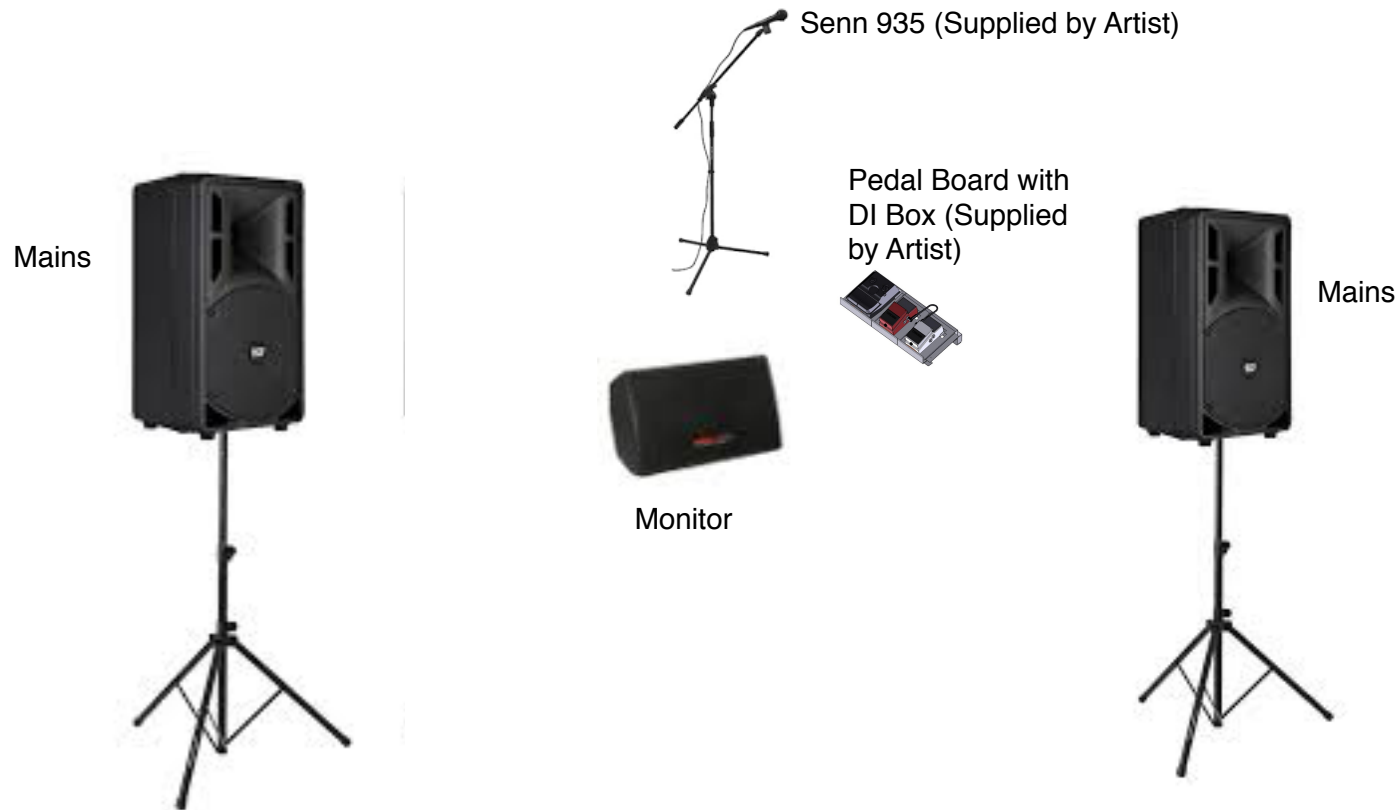

Cameron Molloy - Solo Stage Plot

Sound Requirements:

Solo Vocal (Slight Reverb and Compression would be nice)
Solo Acoustic Guitar (LR Baggs Anthem Electrics), full range sound

Thanks!!!!!!